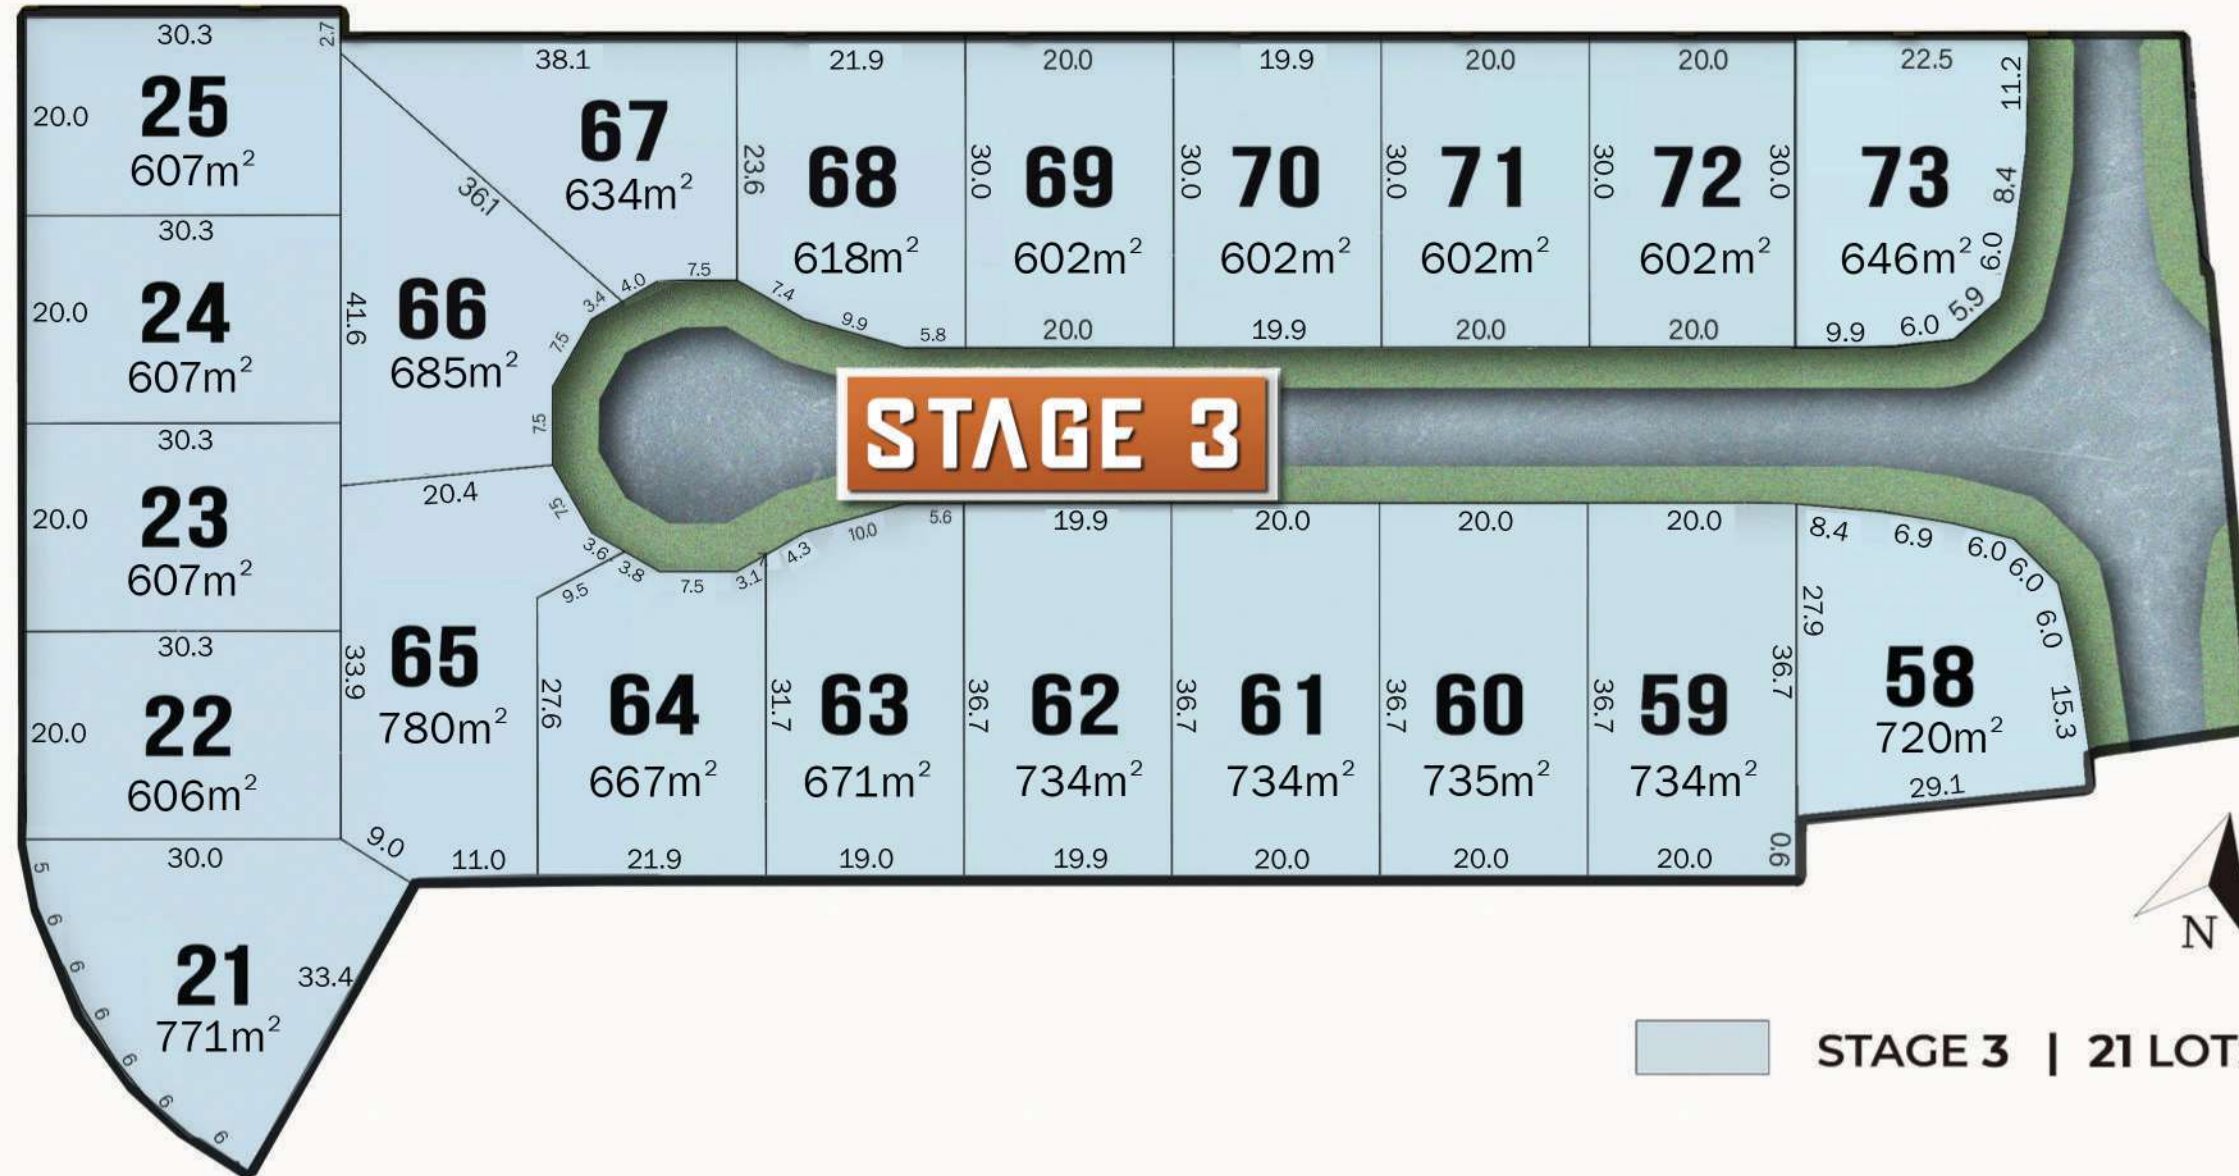

BEACHLINK
ESTATE

Stage 3 Release

The new release at Beachlink Estate offers generous allotments from 602m² to 784m² with great yard space and access to everything you need.

Be quick to secure your piece of heaven.

Coastal Living at its Best...

- Arguably Bargara's finest new estate location.
- Walk to beautiful Kelly's Beach.
- Minutes to Bargara Central Shopping Centre and Esplanade.
- Large level lots, with generous frontages and no easements to restrict construction.
- Building covenants to protect your investment, but ensure flexibility in design.

BEACHLINK
ESTATE

Ariel View

PROXIMITY FROM THE SITE	
	Bargara Shopping Centre 4 MINS
	Bargara State School 2 MINS
	Kelly's Beach 3 MINS
	Bargara Markets 1 MIN
	Bargara Golf Club 4 MINS
	Bargara Turtle Park 5 MINS